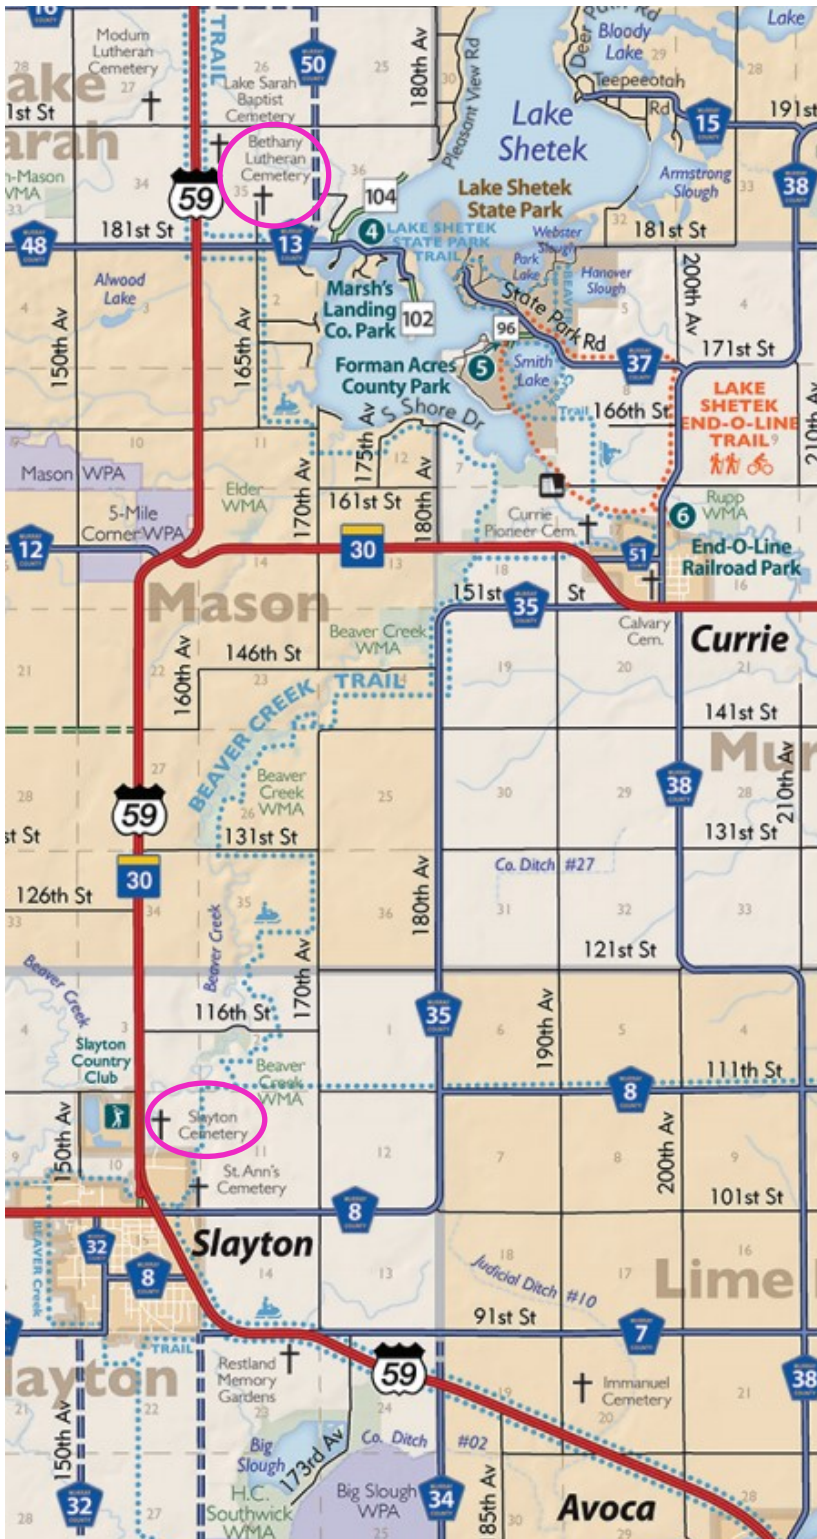

### 3. St. Columba Cemetery

From the main street in Iona, Parnell Street, turn east onto Grace Avenue at Van Bullys restaurant. Grace Avenue will turn in to 46th Street (a gravel road). Continue driving east until you see the cemetery on your left. [1458 46th Street, Iona]

## Murray County Historical Society 2020 Cemetery Tour

Discover the Stories of 17  
Individuals and Families from  
Murray County's Past.

Bethany Lutheran Cemetery  
Slayton North Cemetery  
St. Columba Cemetery

## Directions

Drive to the three cemeteries in any order. When you reach the cemetery, look for the listed headstones—beside each stone is a sign with information on the family. Balloons have been attached to the signs to help you locate the graves. Remember to be respectful of the graves as you pass through!

### 1. Bethany Lutheran Cemetery

From Highway 59, turn onto 13 at the Carlson Corner. In one mile turn north onto 165 Avenue (a gravel road). Drive North until the road ends and the cemetery will be on your right.