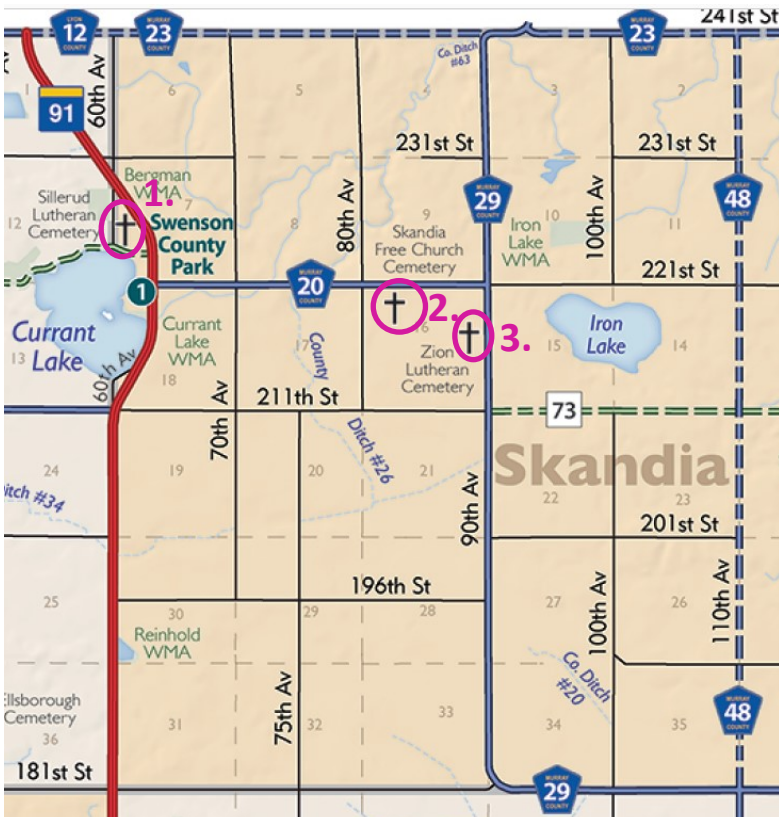

HISTORICAL SOCIETY
MURRAY COUNTY

Would you like to see more programs like this in the future?
Let us know!
507-836-6533 - museum@co.murray.mn.us

Murray County Historical Society 2021 Cemetery Tour

Discover the Stories of 15 Individuals and Families
from Murray County's Past.

Sillerud Lutheran Cemetery

Skandia Free Cemetery

Zion Lutheran Cemetery

Directions

Drive to the cemeteries in any order. When you reach the cemetery, look for the listed headstones—beside each stone is a sign with information on the family. Colorful pennants have been attached to the signs to help you locate the graves.

1. **Skandia Free Cemetery**— Located on the south side of Murray County Highway 20.

- | | |
|-------------------------------------|------------------------------------|
| 1. Nels and Gustava Anderson Family | 4. Floyd and Dora Mattson Family |
| 2. Berndt and Lydia Bengtson Family | 5. Andrew and Ingrid Ryberg Family |
| 3. Nels and Ella Johnson Family | |

3. **Zion Lutheran Cemetery**—Located on the east side of Murray County Highway 29.

- | | |
|-----------------------------------|--------------------------------------|
| 1. Ole and Turi Aleckson Family | 4. Ever and Anna Johnson Family |
| 2. Aspelin Family | 5. Clarence and Martha Larson Family |
| 3. Christian and Olena Eng Family | |